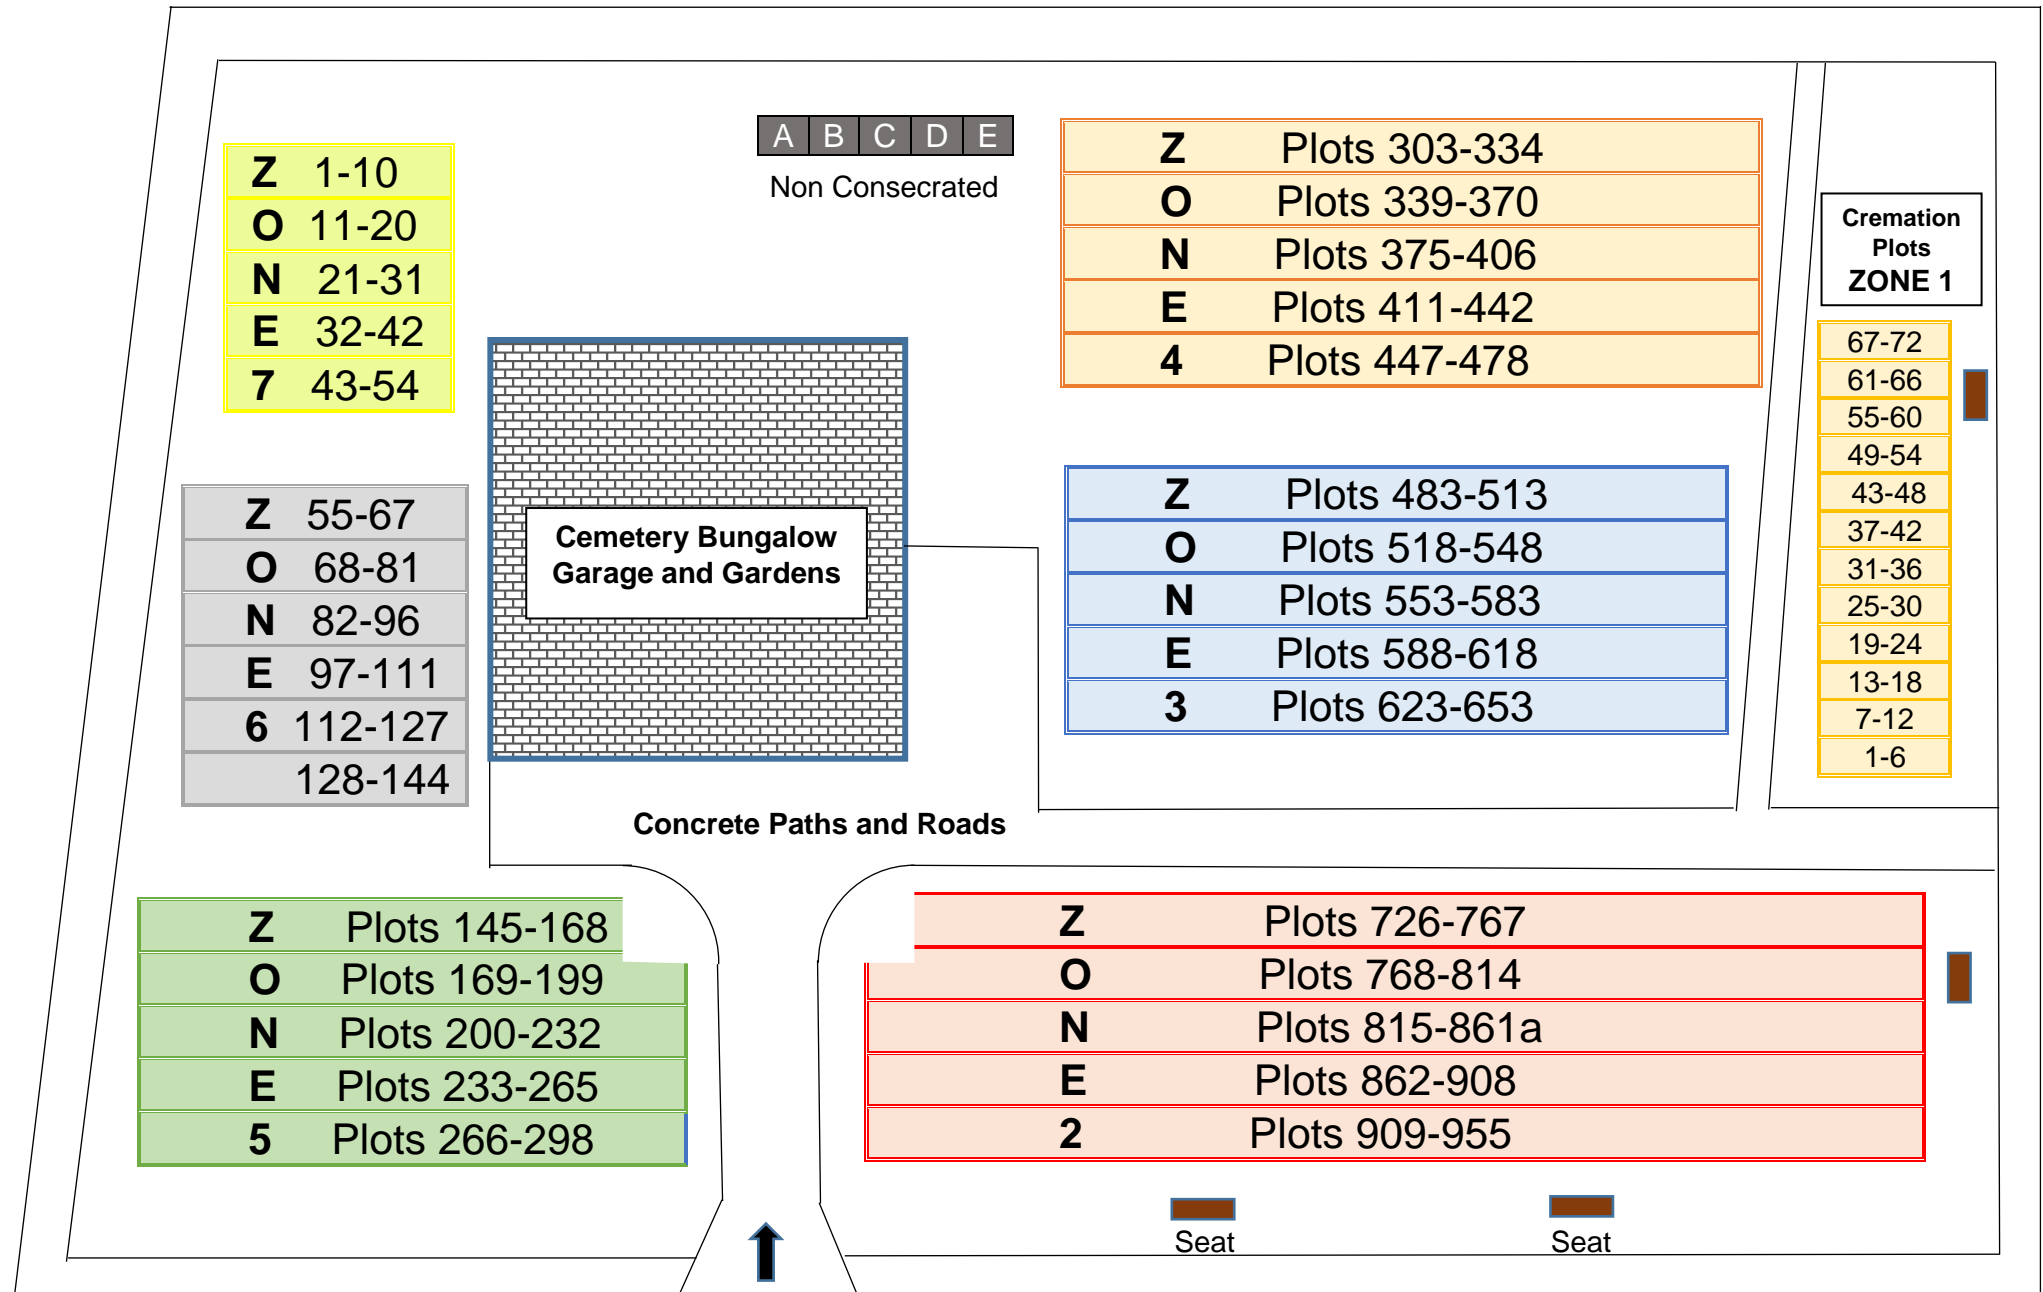

# WINKLEIGH PARISH COUNCIL – CEMETERY PLAN 2018

A3124 Main Road

Entrance Gates

A3124 Main Road