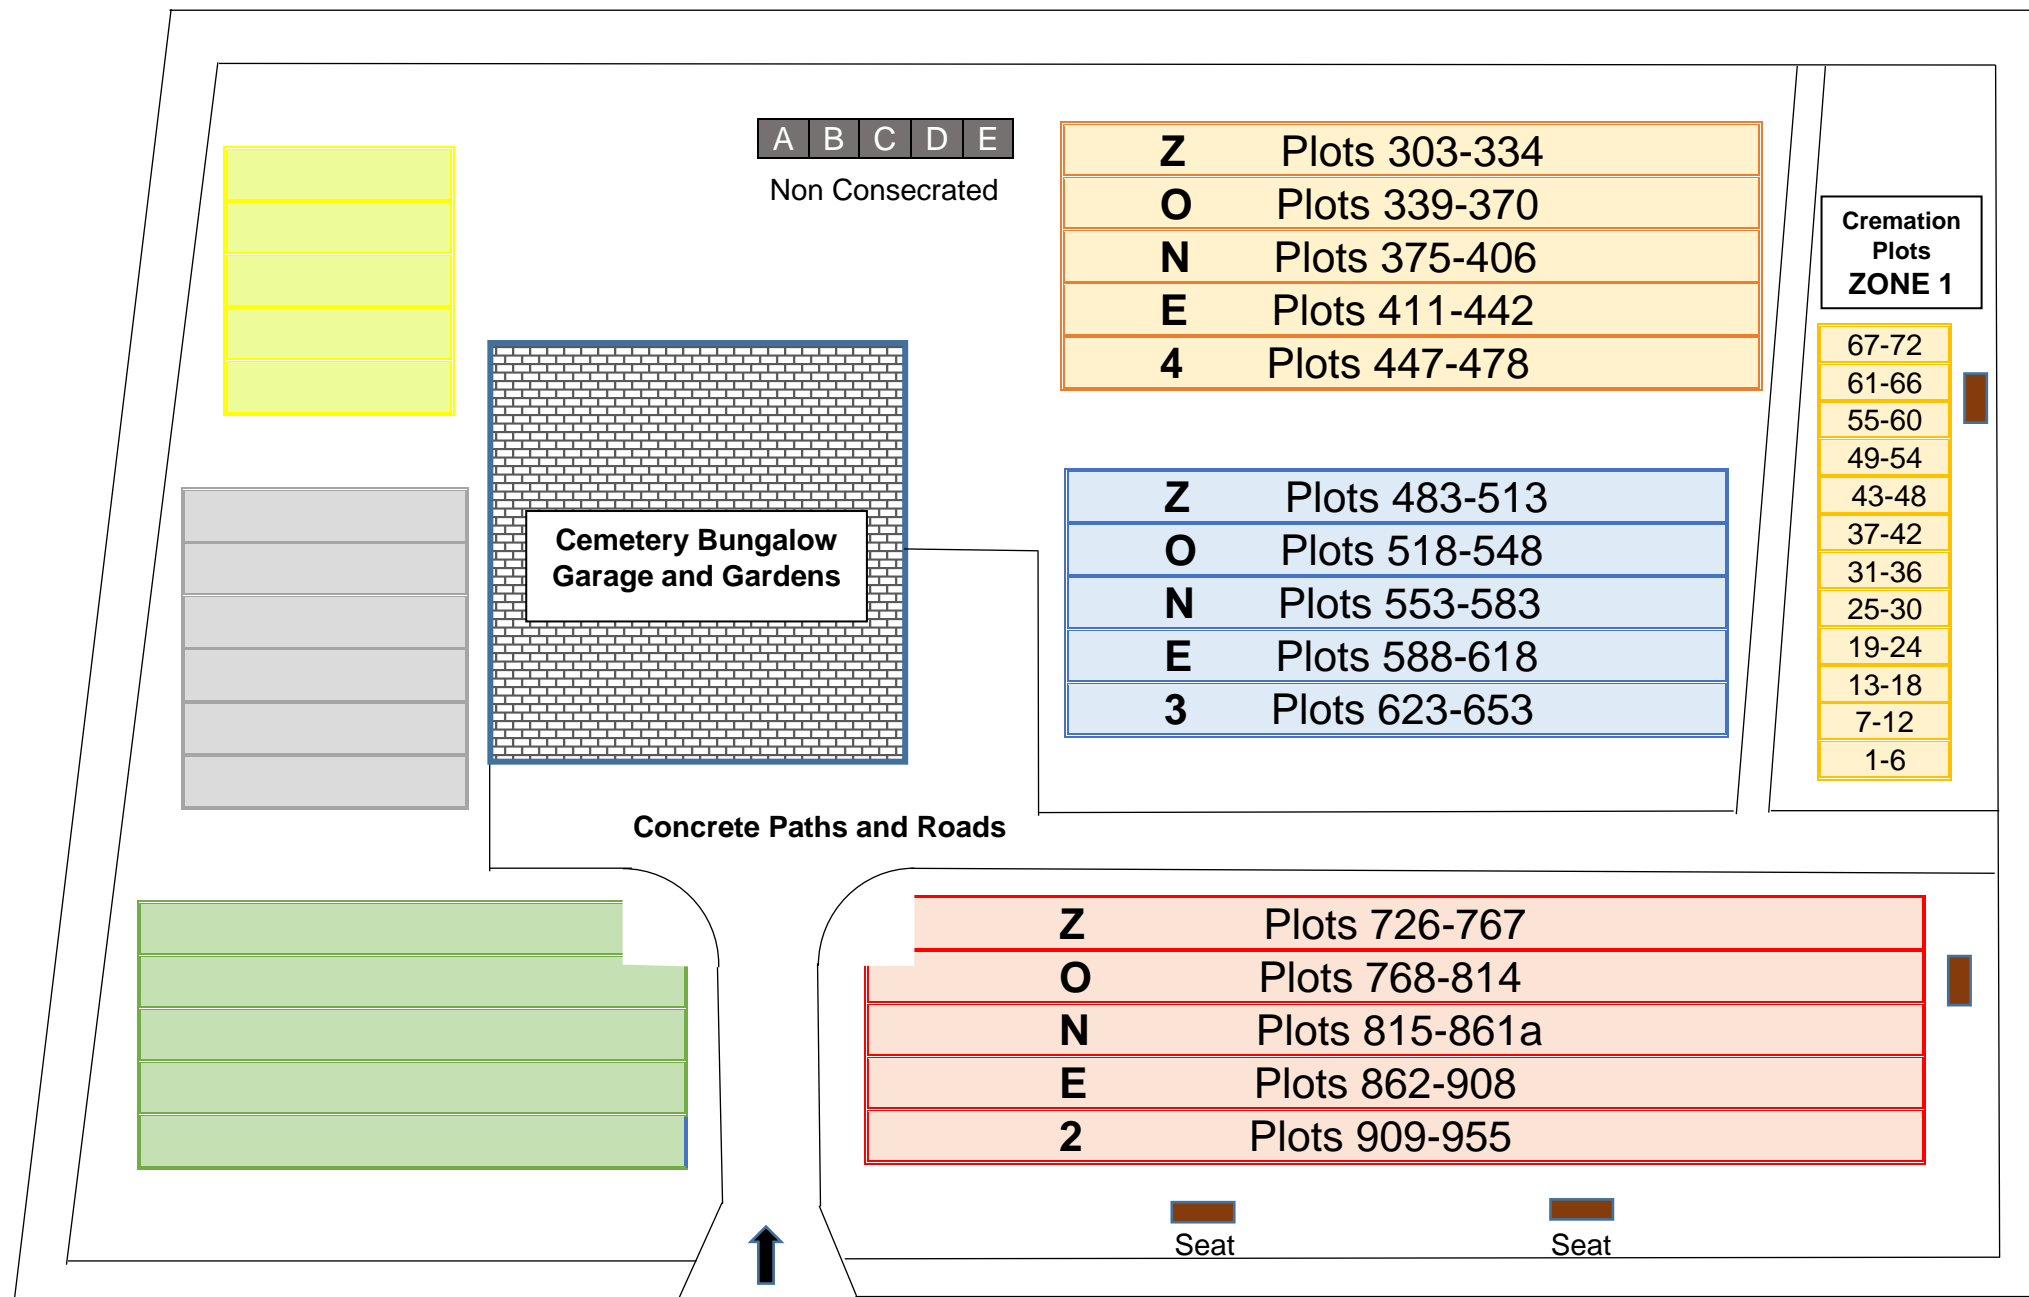

WINKLEIGH PARISH COUNCIL – CEMETERY PLAN 2024

A B C D E

Non Consecrated

Z	Plots 303-334
O	Plots 339-370
N	Plots 375-406
E	Plots 411-442
4	Plots 447-478

**Cremation
Plots
ZONE 1**

67-72
61-66
55-60
49-54
43-48
37-42
31-36
25-30
19-24
13-18
7-12
1-6

**Cemetery Bungalow
Garage and Gardens**

Z	Plots 483-513
O	Plots 518-548
N	Plots 553-583
E	Plots 588-618
3	Plots 623-653

Concrete Paths and Roads

Z	Plots 726-767
O	Plots 768-814
N	Plots 815-861a
E	Plots 862-908
2	Plots 909-955

Seat

Seat

A3124 Main Road

Entrance Gates

A3124 Main Road